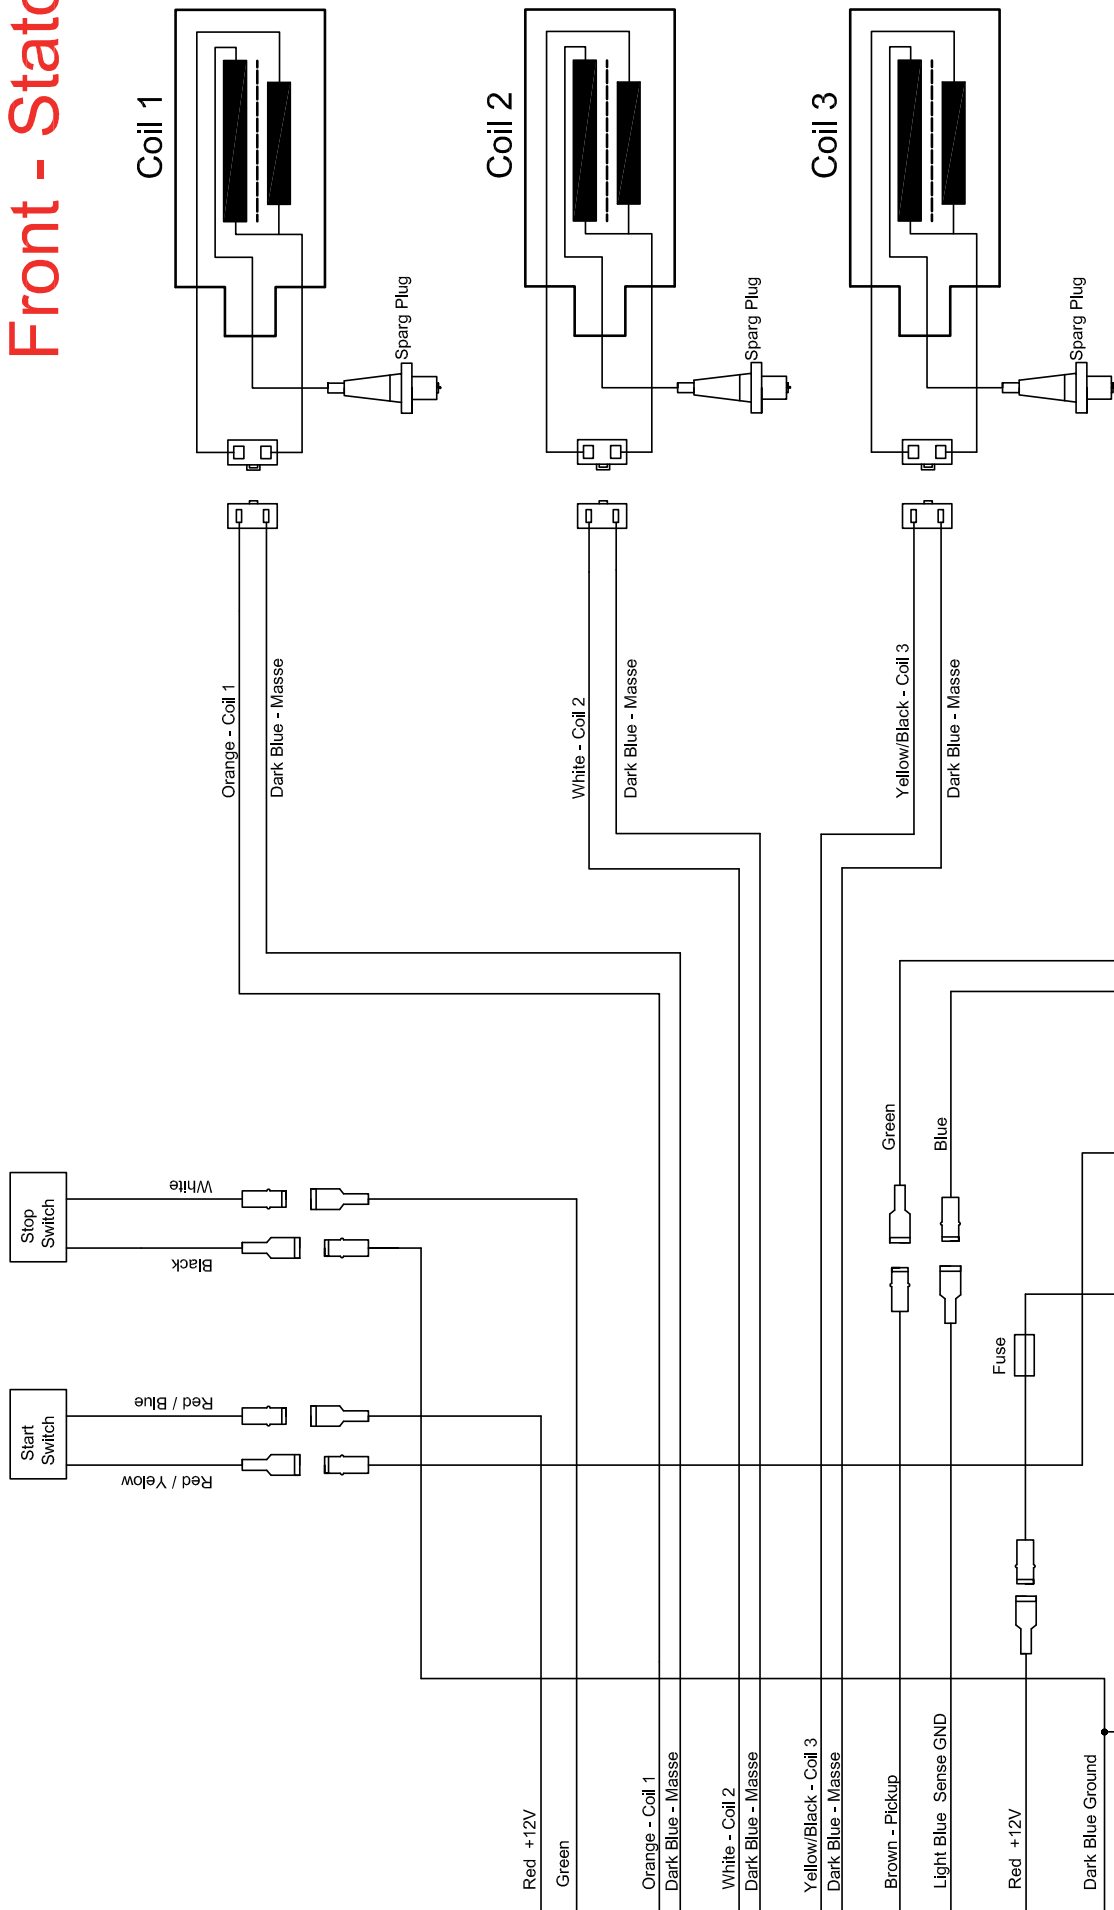

Front - Stator

Back - Coupler

Proigni 1100